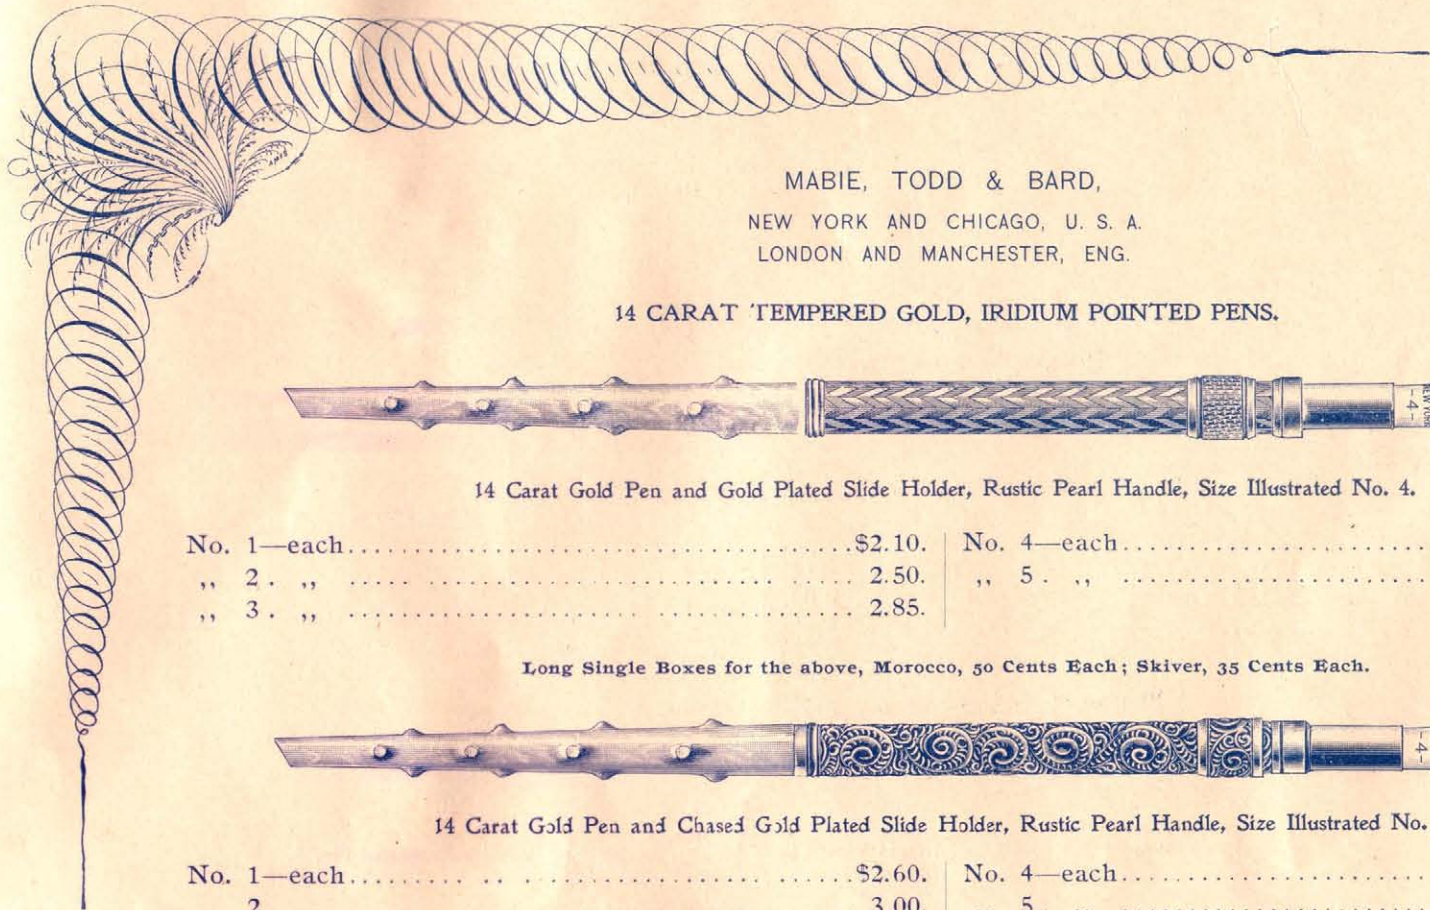

MABIE, TODD & BARD,
NEW YORK AND CHICAGO, U. S. A.
LONDON AND MANCHESTER, ENG.

14 CARAT TEMPERED GOLD, IRIIDIUM POINTED PENS.